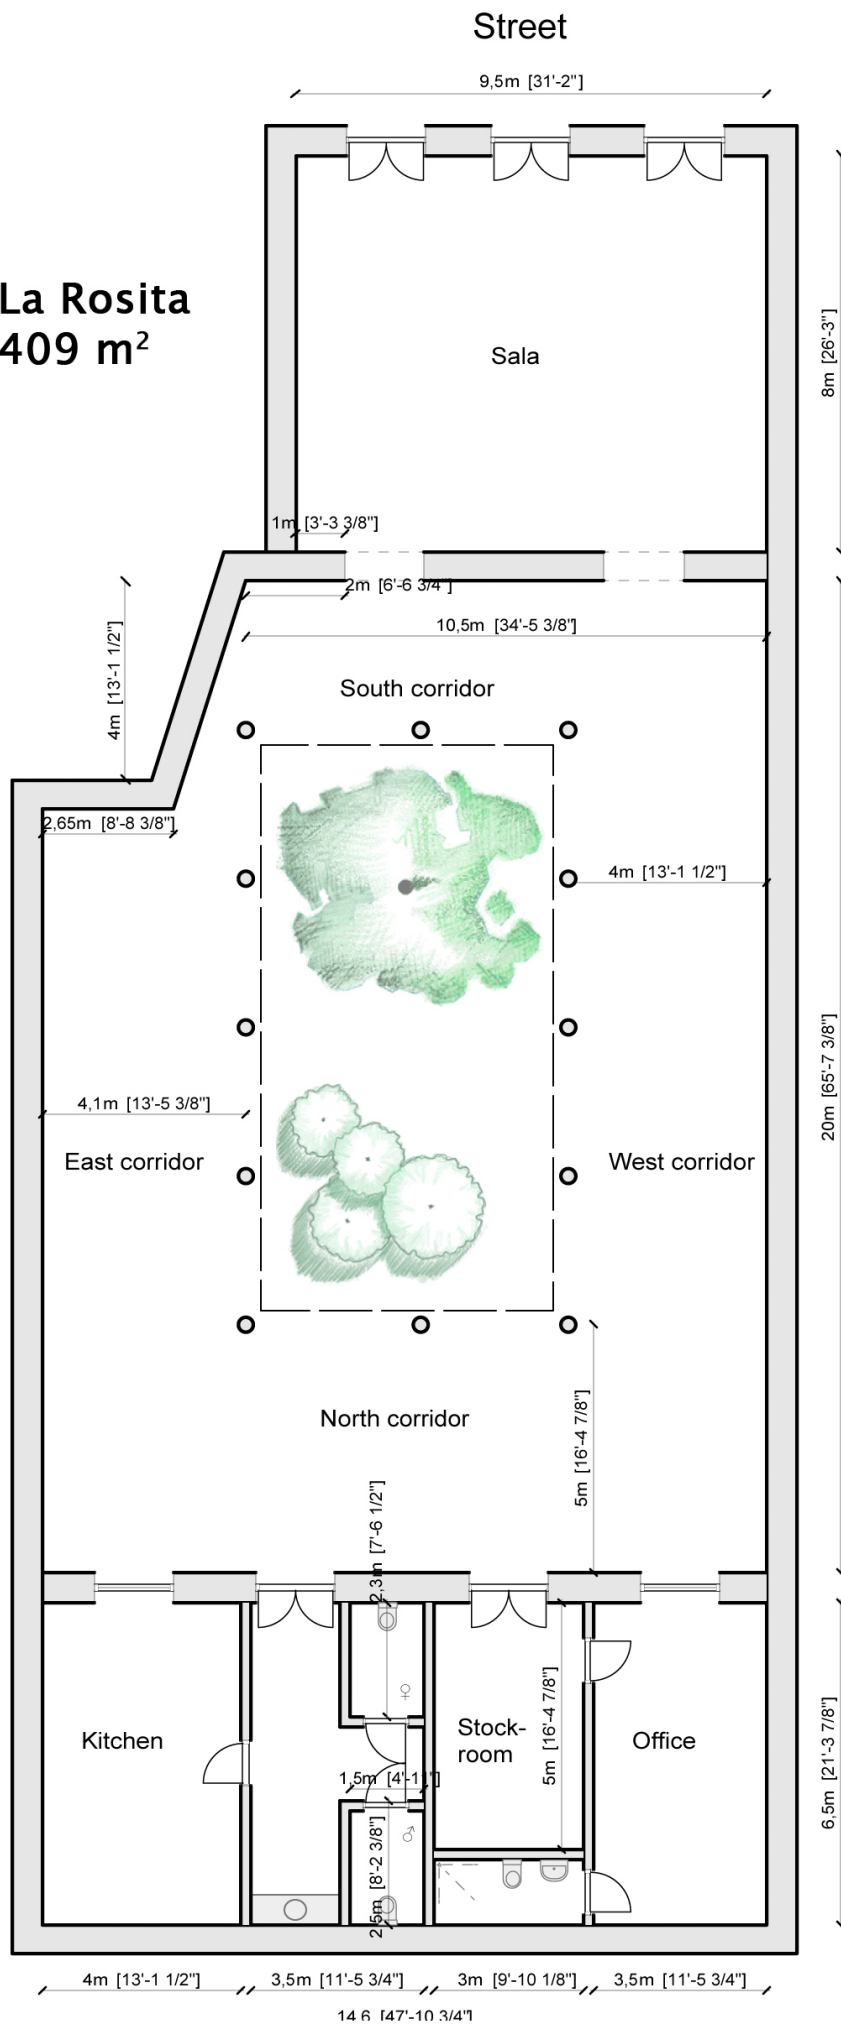

La Rosita
409 m²

Courtesy of Peter van Woerden, Architect, The Netherlands
www.petervanwoerden.nl